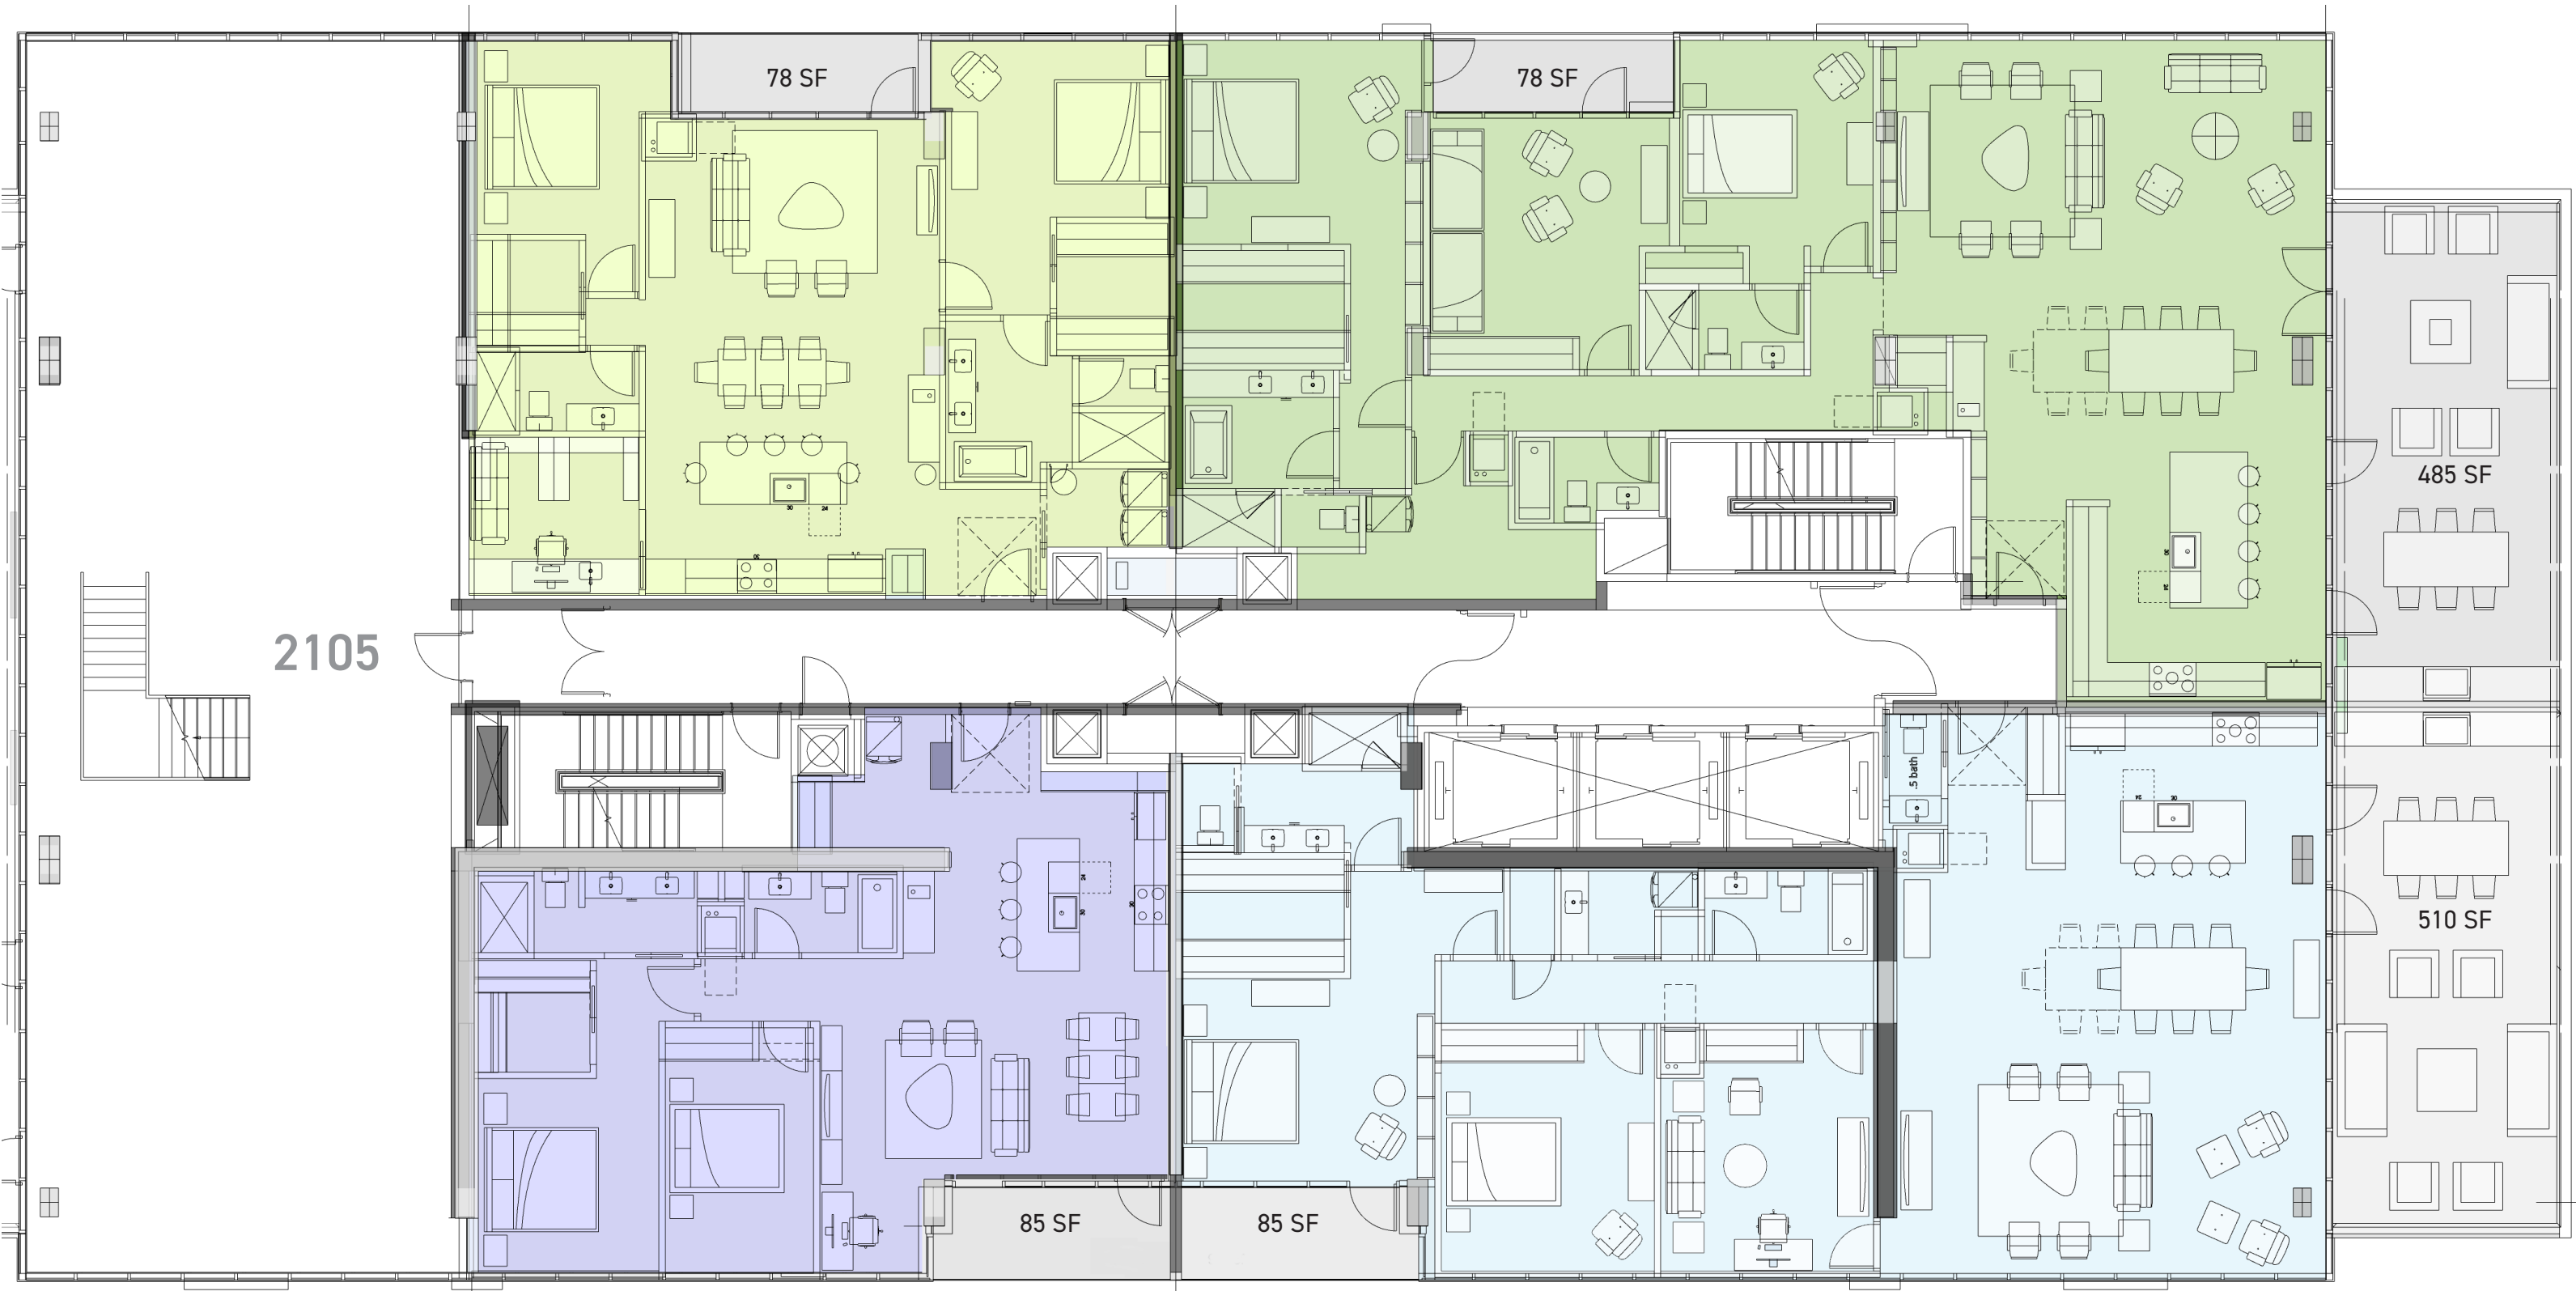

1907 1506 SF

1905 1040 SF

1903 1650 SF

1901 1822 SF

1906 1476 SF

1904 1302 SF

1902 1250 SF

1900 1470 SF

2103 1531 SF

2101 2422 SF

2105

2102 1297 SF

2100 2271 SF

2203 1738 SF

2201 1605 SF

2202 1537 SF

2200 1522 SF

STUDIO PARK TOWER

CONDO PRICE SHEET

FLOOR 19

- 1907: 2 BEDS/2 BATHS 1506 sq. ft. \$895,000 - RESERVED
- 1905: 1 BED/1.5 BATHS 1040 sq. ft. \$595,000 - RESERVED
- 1903: 2 BEDS/2 BATHS 1650 sq. ft. \$950,000
- 1901: 3 BEDS/3 BATHS 1822 sq. ft. \$1,150,000
- 1906: 2 BEDS/2 BATHS 1476 sq. ft. \$850,000
- 1904: 2 BEDS/2 BATHS 1302 sq. ft. \$715,000 - RESERVED
- 1902: 1 BED/1.5 BATHS 1250 sq. ft. \$695,000
- 1900: 2 BEDS/2 BATHS 1470 sq. ft. \$850,000 - RESERVED

STUDIO PARK

FLOOR 20

- 2007: 2 BEDS/2 BATHS 1506 SQ. FT. \$915,000 - RESERVED
- 2005: 1 BED/1.5 BATHS 1040 SQ. FT. \$605,000 - RESERVED
- 2003: 2 BEDS/ 2 BATHS 1650 SQ. FT. \$975,000
- 2001: 3 BEDS/3 BATHS 1822 SQ. FT. \$1,200,000
- 2006: 2 BEDS/ 2 BATHS 1476 SQ. FT. \$875,000
- 2004: 2 BEDS/2 BATHS 1302 SQ. FT. \$735,000
- 2002: 1 BED/1.5 BATHS 1250 SQ. FT. \$710,000
- 2000: 2 BEDS/2 BATHS 1470 SQ. FT. \$875,000