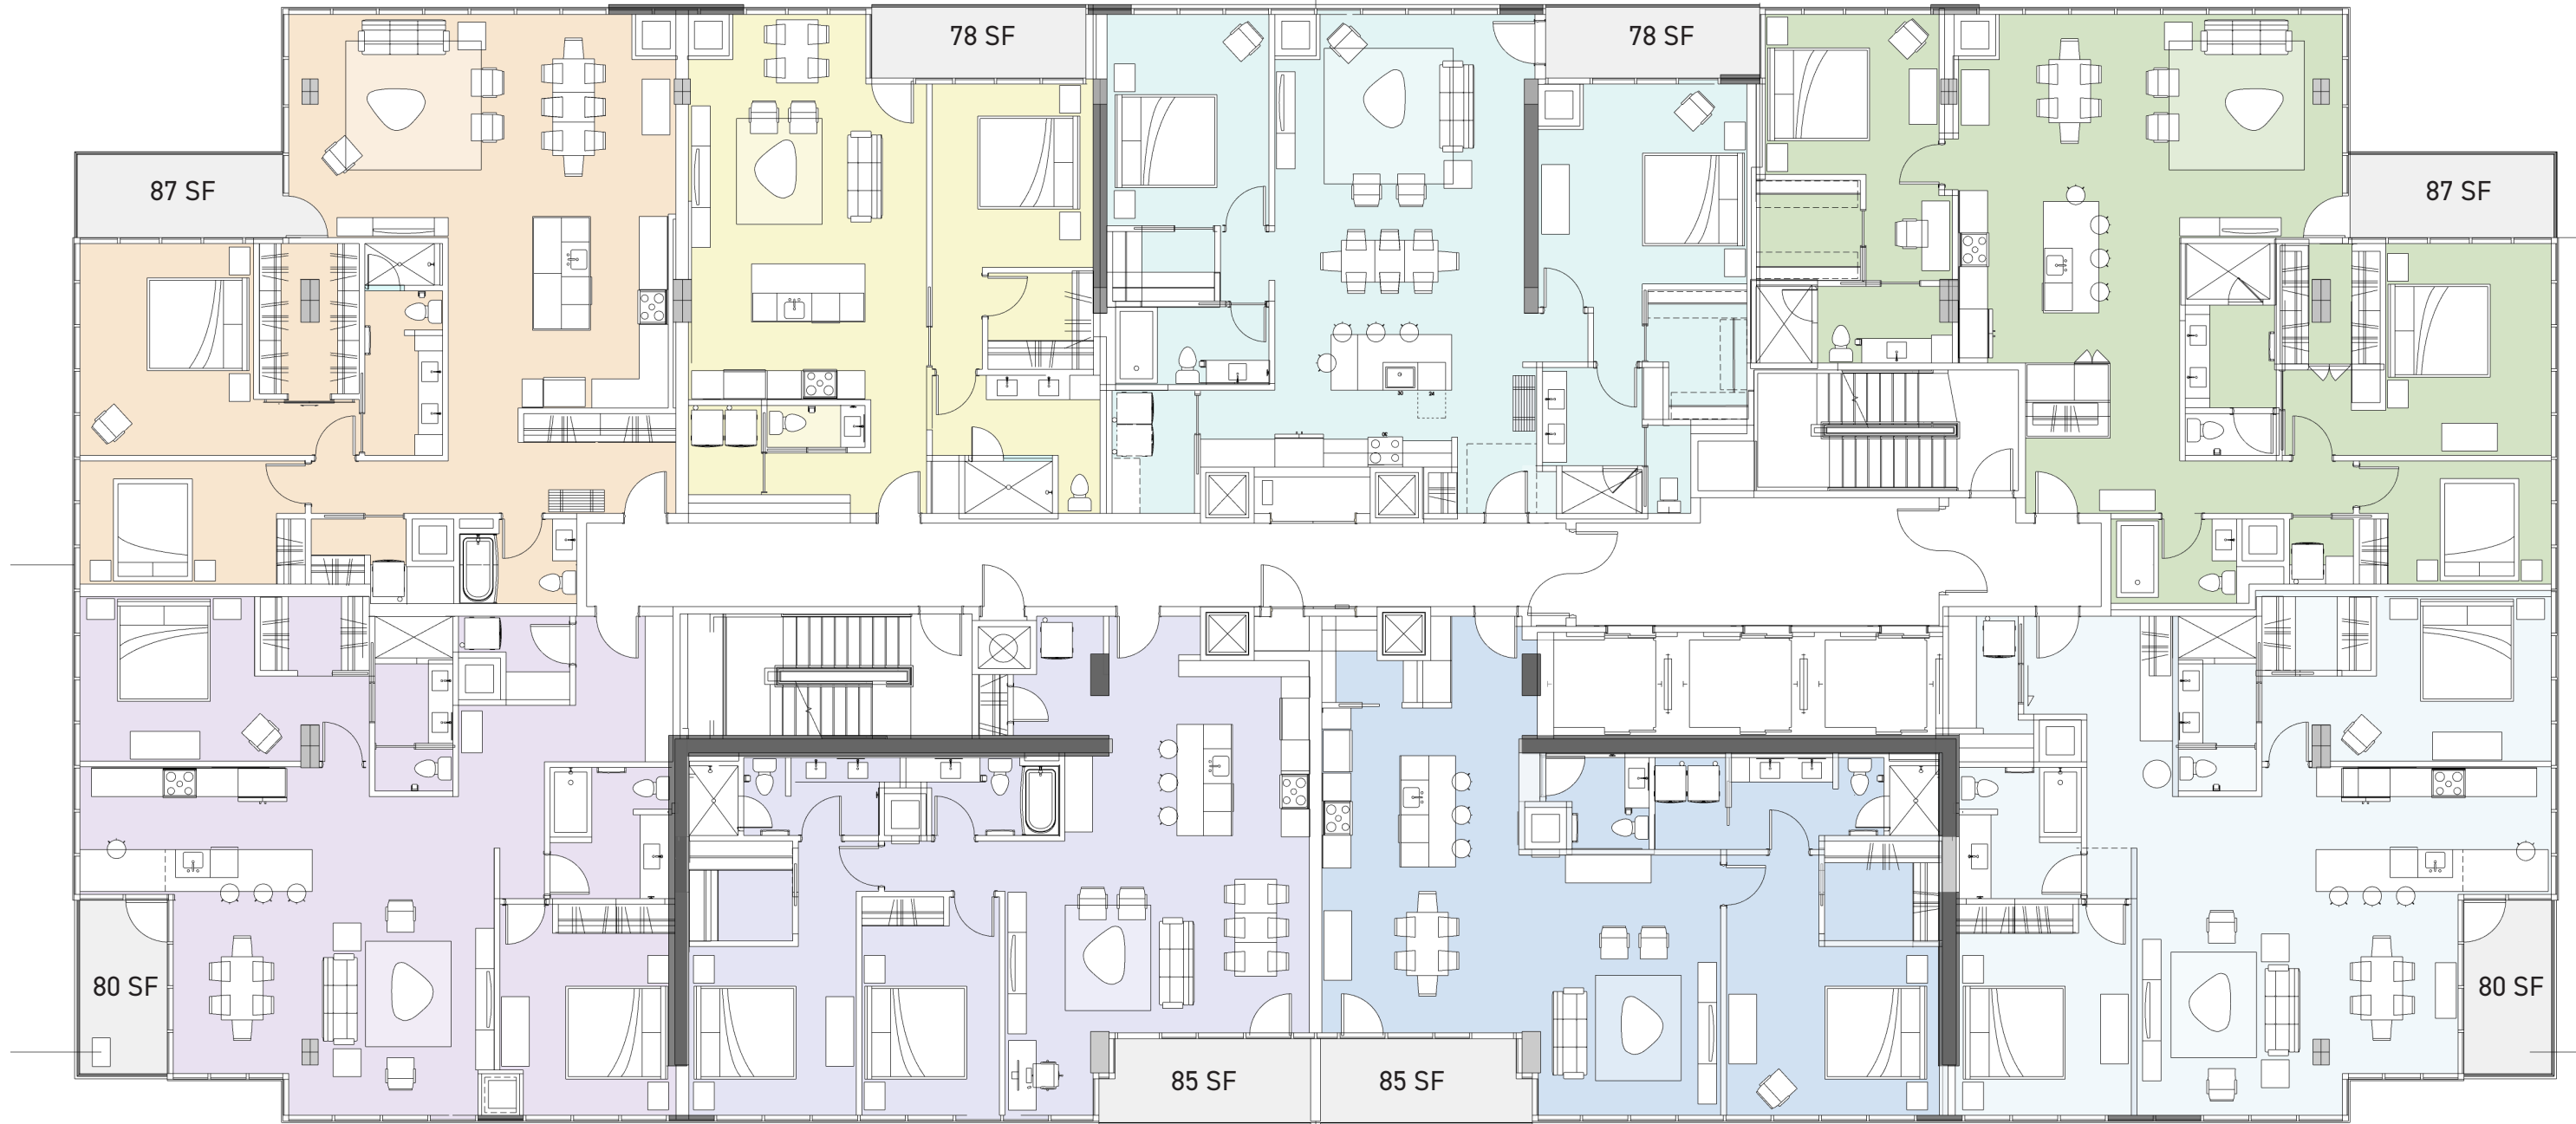

1907 1506 SF

1905 1040 SF

1903 1650 SF

1901 1822 SF

1906 1476 SF

1904 1302 SF

1902 1250 SF

1900 1470 SF

2103 1531 SF

2101 2422 SF

2105

2102 1297 SF

2100 2271 SF

2203 1738 SF

2201 1605 SF

2202 1537 SF

2200 1522 SF

STUDIO PARK TOWER

CONDO PRICE SHEET

FLOOR 19

- 1907: 2 BEDS/2 BATHS 1506 sq. ft. \$895,000 - RESERVED
- 1905: 1 BED/1.5 BATHS 1040 sq. ft. \$595,000 - RESERVED
- 1903: 2 BEDS/2 BATHS 1650 sq. ft. \$950,000
- 1901: 3 BEDS/3 BATHS 1822 sq. ft. \$1,150,000
- 1906: 2 BEDS/2 BATHS 1476 sq. ft. \$850,000
- 1904: 2 BEDS/2 BATHS 1302 sq. ft. \$715,000 - RESERVED
- 1902: 1 BED/1.5 BATHS 1250 sq. ft. \$695,000
- 1900: 2 BEDS/2 BATHS 1470 sq. ft. \$850,000 - RESERVED

STUDIO PARK

FLOOR 20

- 2007: 2 BEDS/2 BATHS 1506 SQ. FT. \$915,000 - RESERVED
- 2005: 1 BED/1.5 BATHS 1040 SQ. FT. \$605,000 - RESERVED
- 2003: 2 BEDS/ 2 BATHS 1650 SQ. FT. \$975,000
- 2001: 3 BEDS/3 BATHS 1822 SQ. FT. \$1,200,000
- 2006: 2 BEDS/ 2 BATHS 1476 SQ. FT. \$875,000
- 2004: 2 BEDS/2 BATHS 1302 SQ. FT. \$735,000
- 2002: 1 BED/1.5 BATHS 1250 SQ. FT. \$710,000
- 2000: 2 BEDS/2 BATHS 1470 SQ. FT. \$875,000