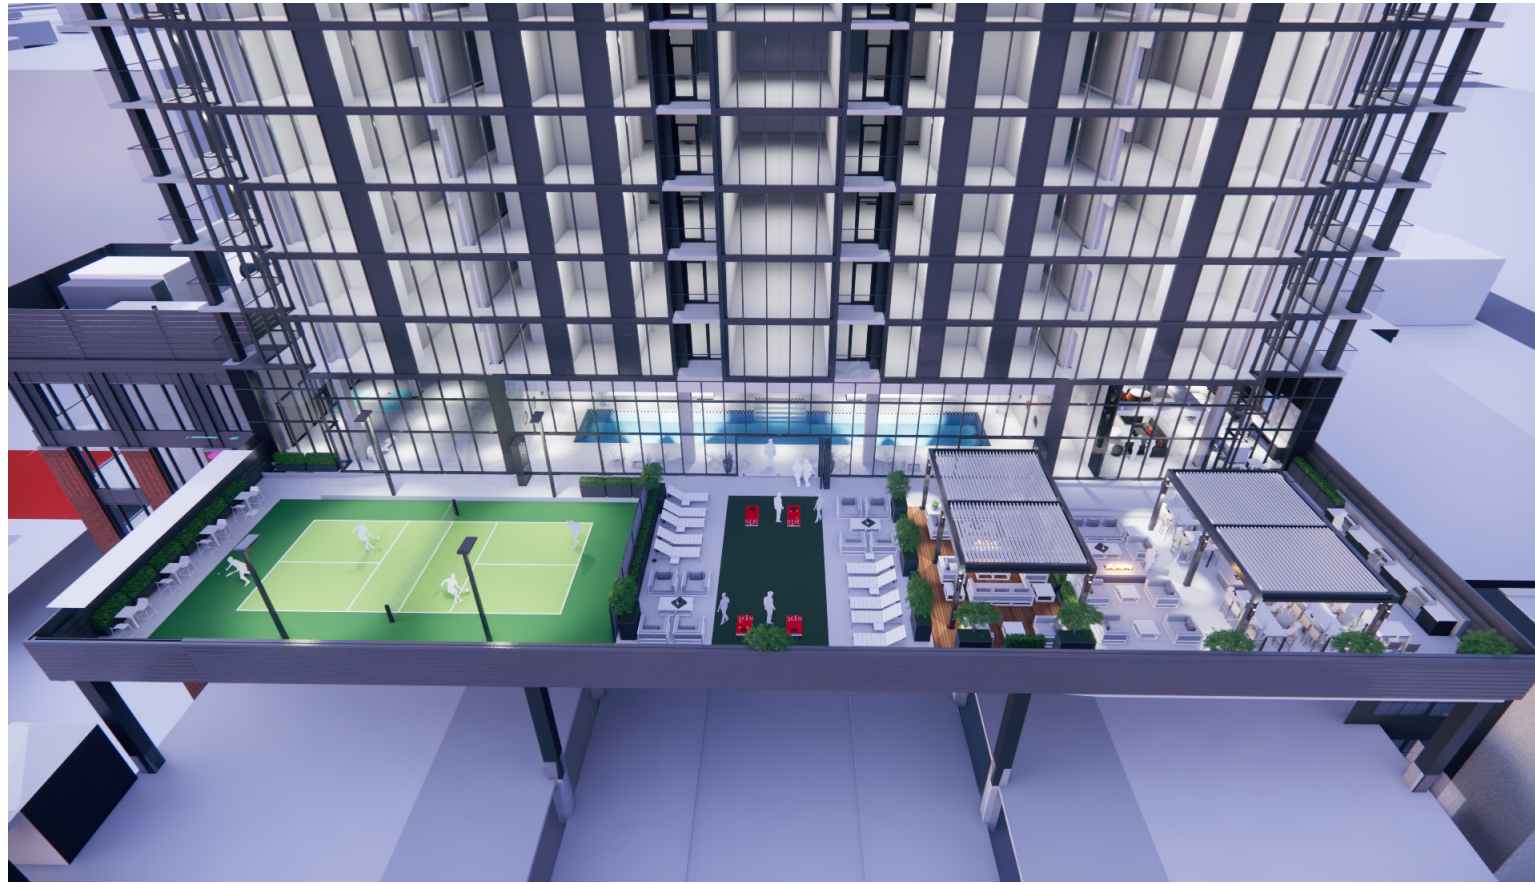

LIVE IN THE HEART OF
GRAND RAPIDS

STUDIO PARK TOWER

WORLD-CLASS AMENITIES

COMPETITION-LENGTH SWIMMING POOL

ON-SITE PARKING

FITNESS FACILITY

SAUNA

PICKLEBALL COURT

OUTDOOR ENTERTAINMENT SPACE AND
SUNDECK

PRIVATE WORK SPACE

FLOOR-TO-CEILING WINDOWS

COMMUNITY ROOM

GOLF SIMULATOR

DOG WASH

ON-PREMISE RESTAURANTS, RETAIL, HOTEL
AND MOVIE THEATER

IN THE HEART OF
GRAND RAPIDS