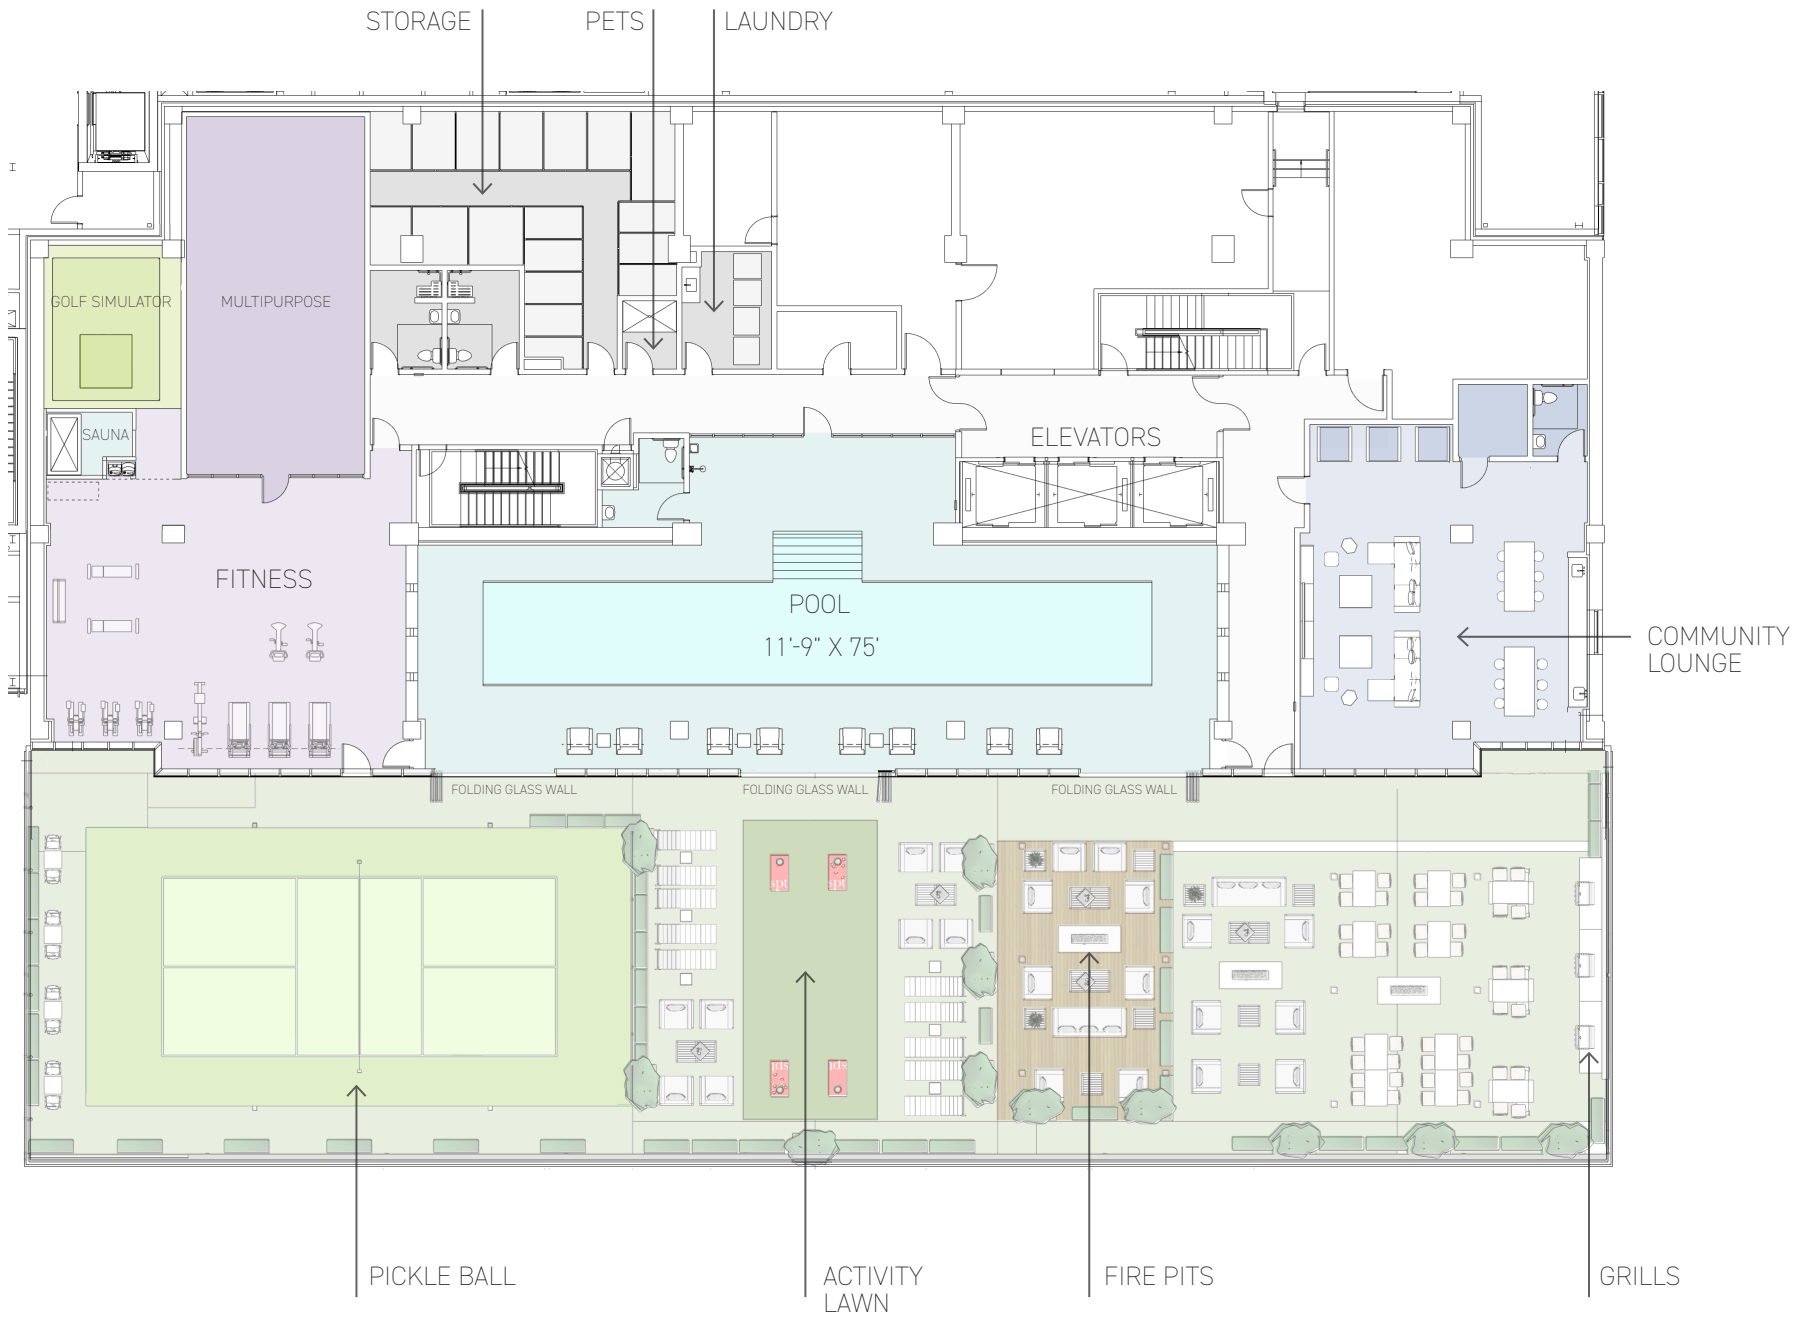

2203: 3 BEDS/3 BATHS 1738 SQ. FT. \$950,000

2201: 2 BEDS/2 BATHS 1611 SQ. FT. \$875,000 - RESERVED

2200: 2 BEDS/2 BATHS 1522 SQ. FT. \$850,000

2202: 2 BEDS/2 BATHS 1537 SQ. FT. \$850,000

STUDIO PARK

LOBBY

SUNDECK

LIVE IN THE HEART OF
GRAND RAPIDS

STUDIO PARK TOWER

WORLD-CLASS AMENITIES

COMPETITION-LENGTH SWIMMING POOL

ON-SITE PARKING

FITNESS FACILITY

SAUNA

PICKLEBALL COURT

OUTDOOR ENTERTAINMENT SPACE AND
SUNDECK

PRIVATE WORK SPACE

FLOOR-TO-CEILING WINDOWS

COMMUNITY ROOM

GOLF SIMULATOR

DOG WASH

ON-PREMISE RESTAURANTS, RETAIL, HOTEL
AND MOVIE THEATER

IN THE HEART OF
GRAND RAPIDS